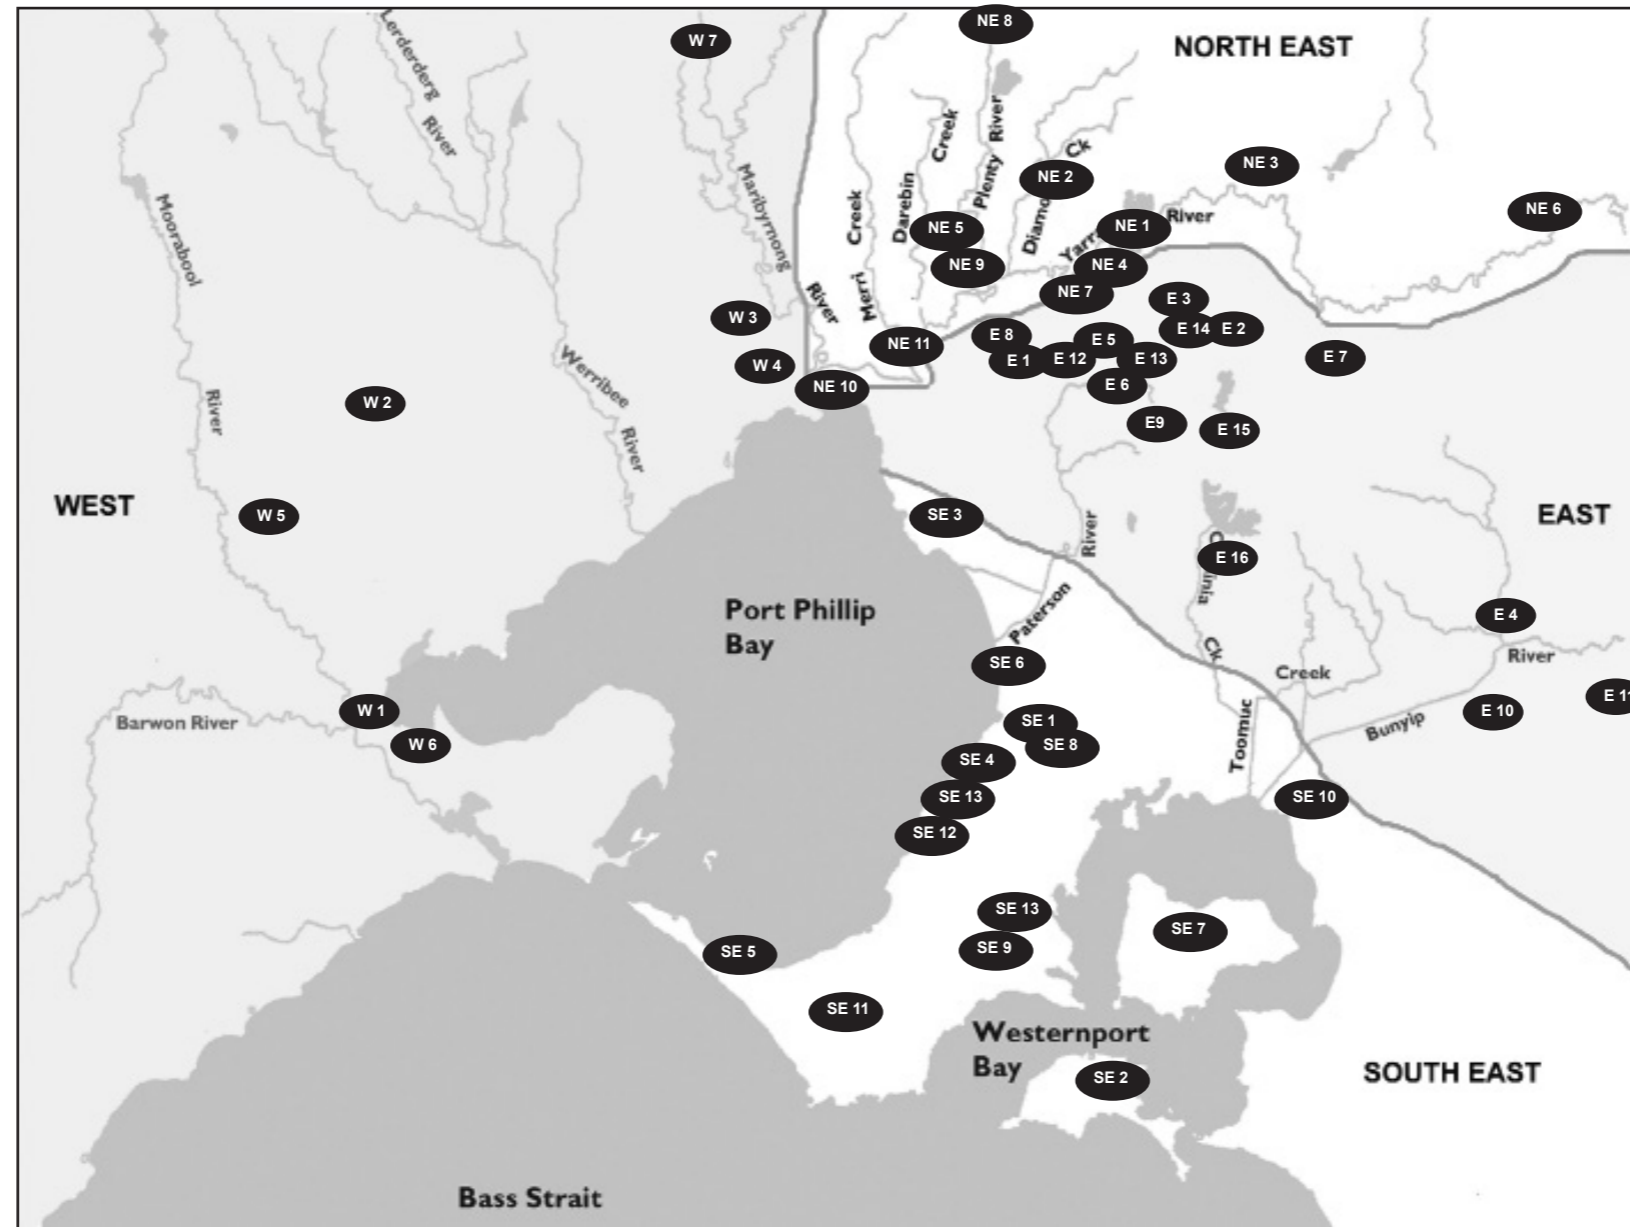

The list has been prepared based on the information provided by the nurseries and Greening Australia cannot accept responsibility for the conduct of any nursery listed.

Greening Australia encourages and recommends the use of seed collected from local native plants in revegetation projects. The adaptations of these plants over many thousands of years to local conditions (such as soils and climate) means that, with good site preparation, they are likely to grow successfully and provide multiple benefits. These adaptations include co-evolution with our native fauna eg. providing food, nest sites, shelter, and our plants depend on native fauna, eg pollinators.

When purchasing stock, ask the suppliers for details of the plant source and the suitability of the plants for your needs.

Please phone before visiting any plant nurseries. This listing will not be current for all nurseries due to the drought in recent years and the closure of some nurseries particularly in northern Victoria because of unreliable water supply issues and increased frost frequency. We regret any inconvenience.

If your group would like assistance with training in plant propagation, seed collection, plant identification and project planning please contact Greening Australia on (03) 9450 5300.

CODES	
R	Retail
G	Contract Grower
Cr	Community Nursery
Cg	Contract Grower
	Community Nursery
	General Supplies
W	Wholesale

No	Name	Code	Address	M/ways	Contact name	Phone	Email	Stock for	Website
WEST REGION									
W 1	Geelong Indigenous Nursery	G, W	50 Coppards Rd, Newcomb VIC 3219	453 B10	John King	0429 315 928	jdking@inet.net.au	Geelong, Werribee & volcanic plains	www.geelongindigenous-nursery.com.au
W 2	Greybox & Grasslands Indigenous Nursery	R, G, W	50 Balliang School Rd, Balliang East VIC 3340	V/rds 77 G7	Peter Wlodarczyk	(03) 5369 5221	christine@gagin.com.au	Western Plains & adjacent sclerophyll forests	
W 3	Iramoo Indigenous Nursery	R, G, W	c/- Victoria University, St Albans Campus	25 K3	Cassy	(03) 9919 2815	engage@iramoo.org	Western Suburbs, basalt plains	www.iramoo.org.au/plant_nursery
W 4	Newport Lakes Native Nursery	R, G	2 Lakes Drive, Newport 3015	55 F3		(03) 9391 0044		Western Basalt, Aquatics	
W 5	Treehome Nursery	R, G, W	39 Carr St. Teesdale, 3328	93 B2	Steven Murphy	(03) 5281 5254	treehome@aapt.net.au	Teesdale and Western Plains between Geelong & Colac	www.treehomenursery.com.au
W 6	West Coast Indigenous Grower/Supplier	R, G	50 Coppards Rd Newcomb, 3219	453 B10	Graeme Stockton	(03) 5261 5773 0425 752 648	graemes@pipeline.com.au	Bellarine Peninsula & Torquay region	
W 7	Western Plains Flora	G, W, R	635 Wildwood Rd, Wildwood VIC 3429	383 J5	Ian Taylor	(03) 9740 3178	wpflora@iprimus.com.au	Keilor, Werribee Plains, Plenty River & Macedon Ranges	
NORTH EAST REGION